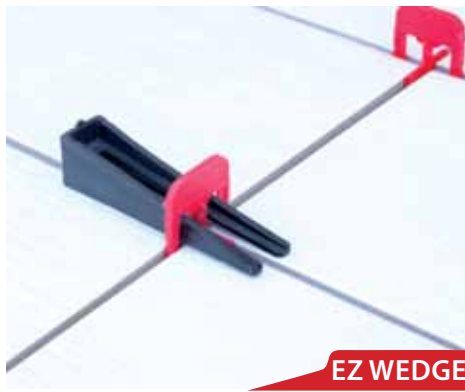

BEVELING BASE STARTER KIT

Create a Precise Edge: Mitered, Beveled or Straight

CROSSVILLE LAMINAM BLADE

Recommended Blade for Cutting Laminam

ESC-125

Powerful & Precise Wet/Dry Electric Stone Cutter

EZ WEDGE

EZ LEVELING SYSTEM

Designed for Edges and Corners

EZ CLICK